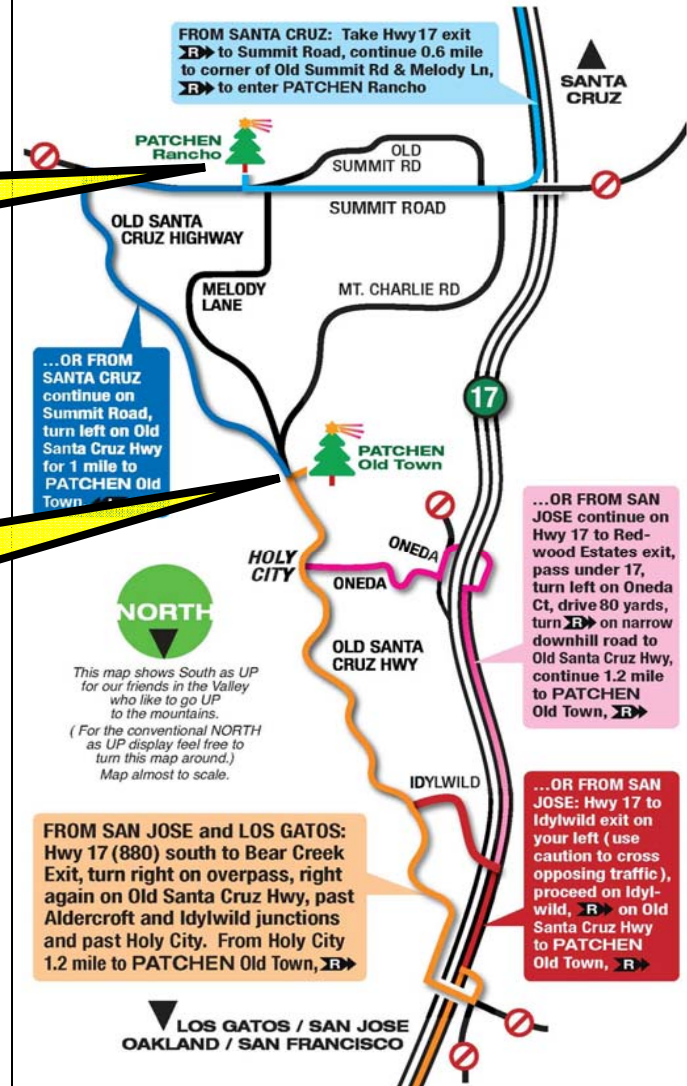

# TWO CONVENIENT LOCATIONS

PATCHEN  
Rancho

17430 Old Summit Rd, Los Gatos  
OPEN DAILY THANKSGIVING till CHRISTMAS  
8:00 AM till 5:00 PM

PATCHEN  
Old Town

22217 Old Santa Cruz Hwy, Los Gatos  
OPEN DAILY THANKSGIVING till CHRISTMAS  
7:00 AM till 7:00 PM  
(under the lights after dark)